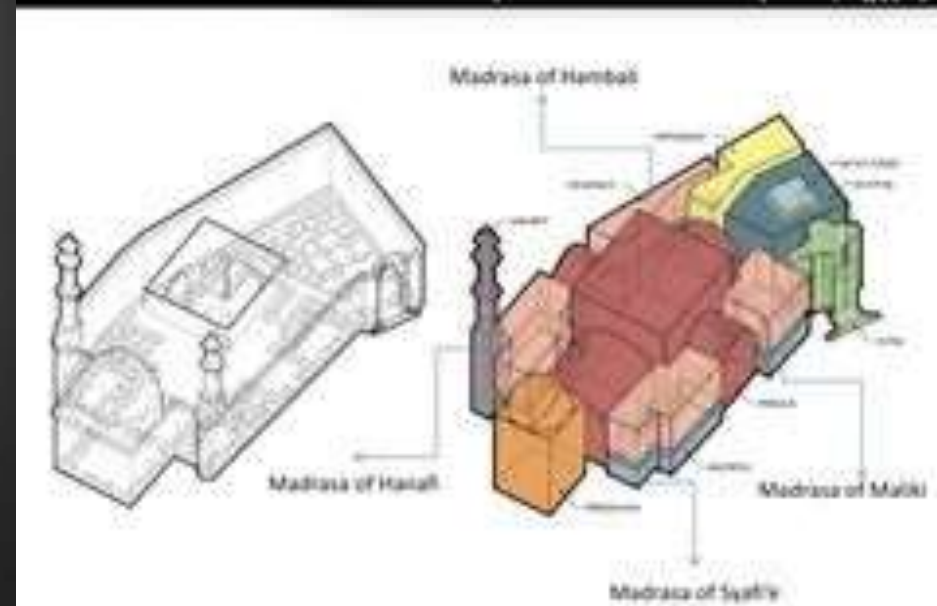

THE PLACE

INTERNET, 2017, DIFFERENT LOCATIONS.

ISLAMIC ARCHITECTURE

2020

INTRODUCTION

MAP OF THE MUSLIM WORLD

MAP OF THE ARAB WORLD

MOSQUES OUTSIDE EGYPT

MOSQUES IN EGYPT

REFERENCE:

ISLAMIC MOSQUES LANDMARKS

KAMAL_EL GABALAWY@YAHOO.COM

17 SULTAN HASSAN MOSQUE

CAIRO / EGYPT

Islamic architecture

Mosque of Sultan Hassan (Cairo, Egypt)